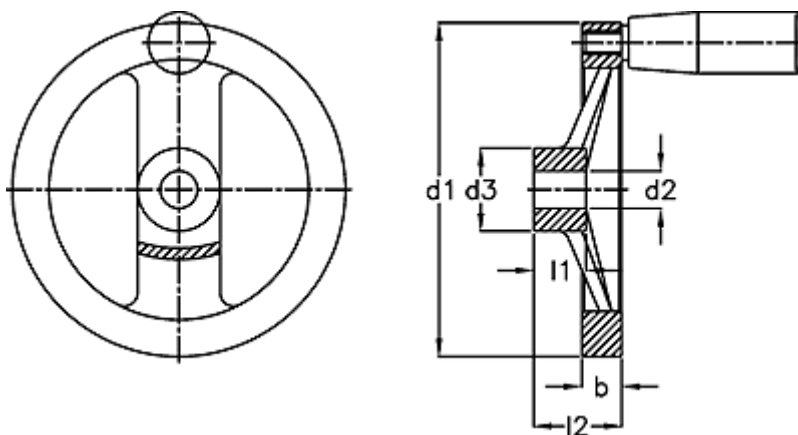

# Data Sheet

Article number: 201174299

Description: E+G Handwheel  
GN 324-125-K12-R

## Measures

b = 15.0

d1 = 125

d2 H7 = 12

d3 = 31

Handle = 23

l1 = 18

l2 = 33